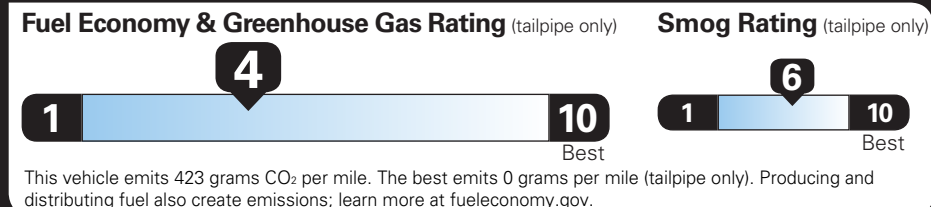

TOTAL OPTIONS	\$1,895.00
TOTAL VEHICLE & OPTIONS	\$58,195.00
DESTINATION CHARGE	1,395.00

TOTAL VEHICLE PRICE* \$59,590.00

EPA DOT Fuel Economy and Environment

Gasoline Vehicle

Fuel Economy ACADIA AWD

21 MPG combined city/hwy
 19 MPG city
 24 MPG highway

4.8 gallons per 100 miles

Standard SUVs range from 11 to 100 MPG. The best vehicle rates 140 MPGe.

You spend **\$3,000** more in fuel costs over 5 years compared to the average new vehicle.

G J 4

Annual fuel cost **\$2,550**