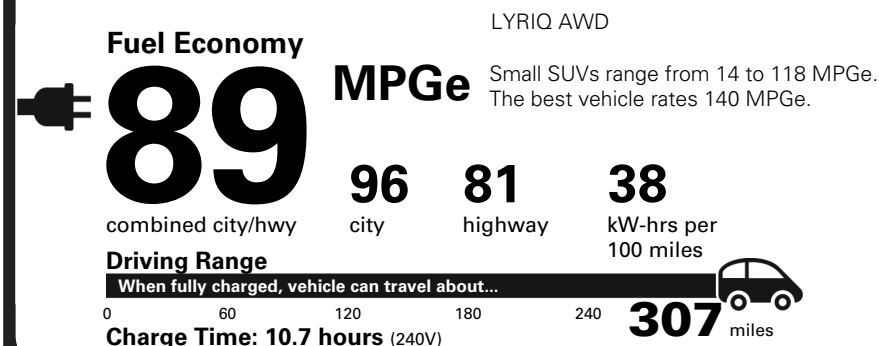

- INTELLIBEAM-AUTO HIGH BEAM
- BLIND ZONE STEERING ASSIST
- SAFETY ALERT SEAT
- HD SURROUND VISION

MANUFACTURER'S SUGGESTED RETAIL PRICE

STANDARD VEHICLE PRICE \$61,795.00

OPTIONS & PRICING

OPTIONS INSTALLED BY THE MANUFACTURER (MAY REPLACE STANDARD EQUIPMENT SHOWN)

EPA DOT Fuel Economy and Environment

Electric Vehicle

You save **\$5,500** in fuel costs over 5 years compared to the average new vehicle.

E D M

Annual fuel COST **\$850**

Actual results will vary for many reasons, including driving conditions and how you drive and maintain your vehicle. The average new vehicle gets 28 MPG and costs \$9,750 to fuel over 5 years. Cost estimates are based on 15,000 miles per year at \$0.15 per kW-hr. MPGe is miles per gasoline gallon equivalent. Vehicle emissions are a significant cause of climate change and smog.