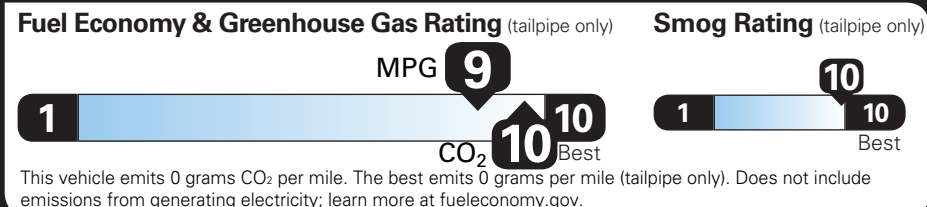

EPA DOT Fuel Economy and Environment

Electric Vehicle

You save **\$5,500** in fuel costs over 5 years compared to the average new vehicle.

E D M

Annual fuel COST **\$850**

Actual results will vary for many reasons, including driving conditions and how you drive and maintain your vehicle. The average new vehicle gets 28 MPG and costs \$9,750 to fuel over 5 years. Cost estimates are based on 15,000 miles per year at \$0.15 per kW-hr. MPGe is miles per gasoline gallon equivalent. Vehicle emissions are a significant cause of climate change and smog.